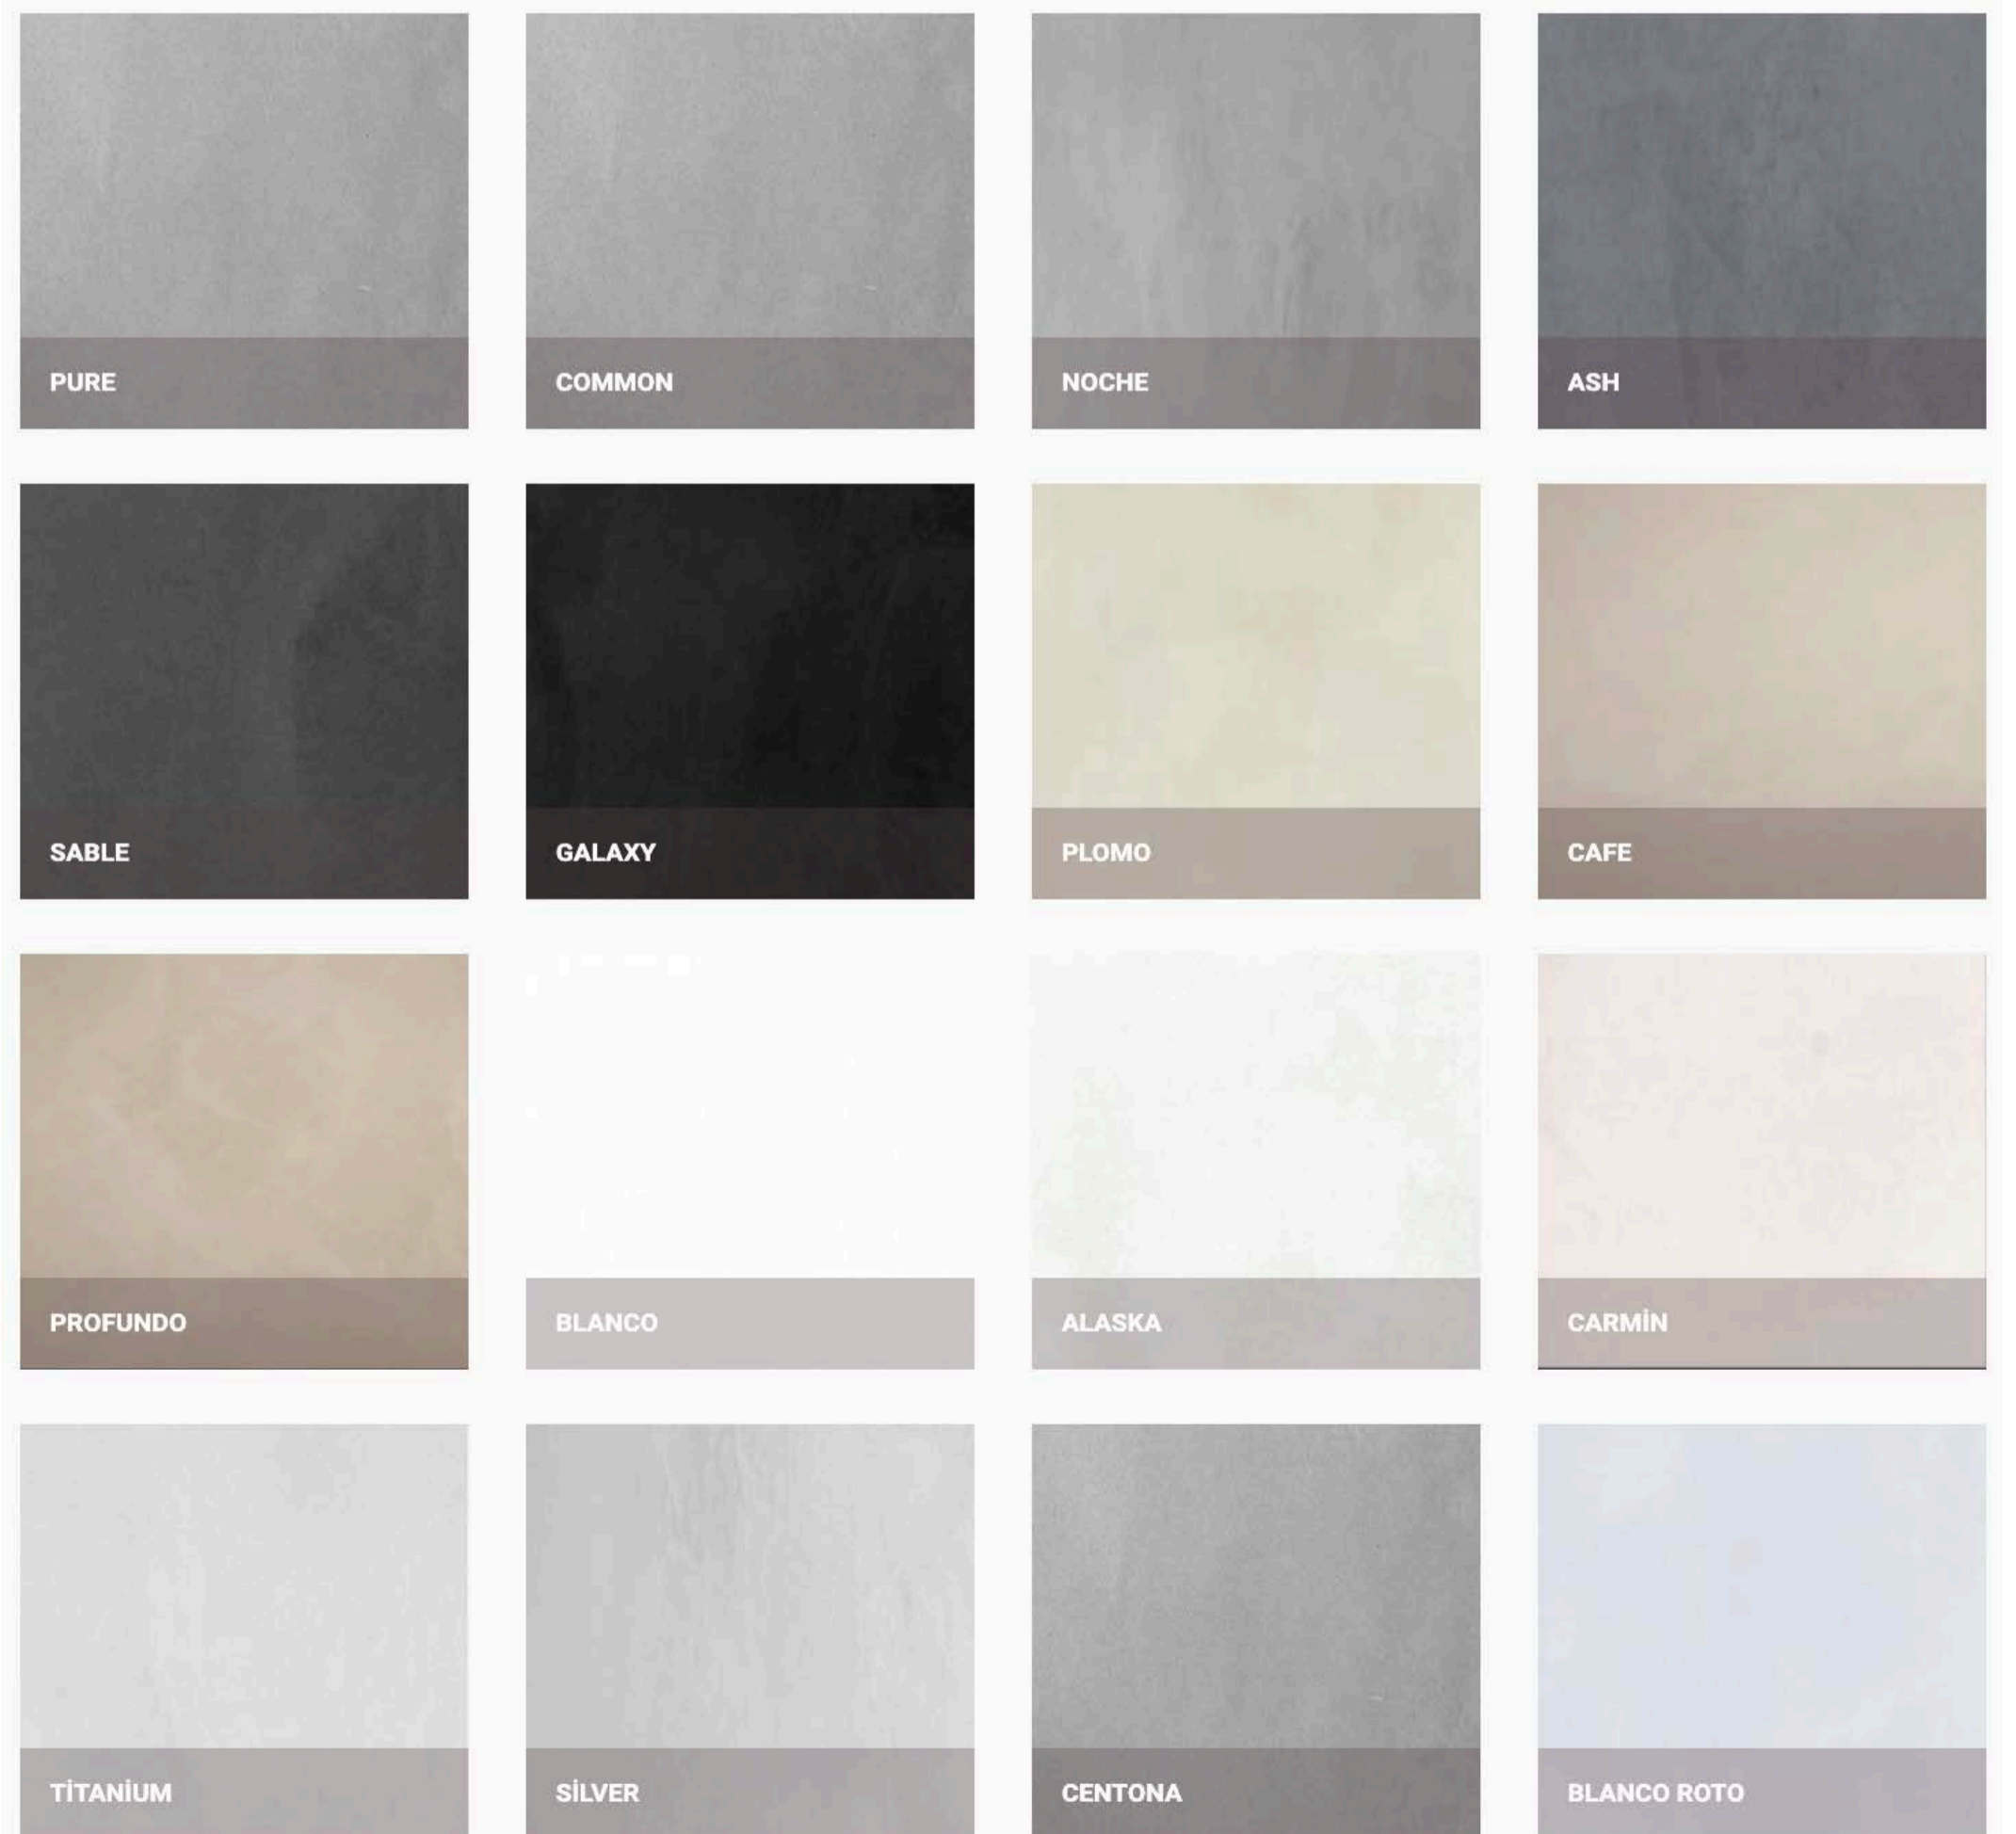

Concretta is available in the following colors and finishes:

Matt :

It gives the coating a very natural look. It turns the tint a little off.

Satin :

Medium balance between matte and glossy surface. It offers a modern look. It is the most popular.

Shiny :

Enhances and brightens color. It looks marble.

Concretta is available in the following colors and finishes:

Matt :

It gives the coating a very natural look. It turns the tint a little off.

Satin :

Medium balance between matte and glossy surface. It offers a modern look. It is the most popular.

Shiny :

Enhances and brightens color. It looks marble.